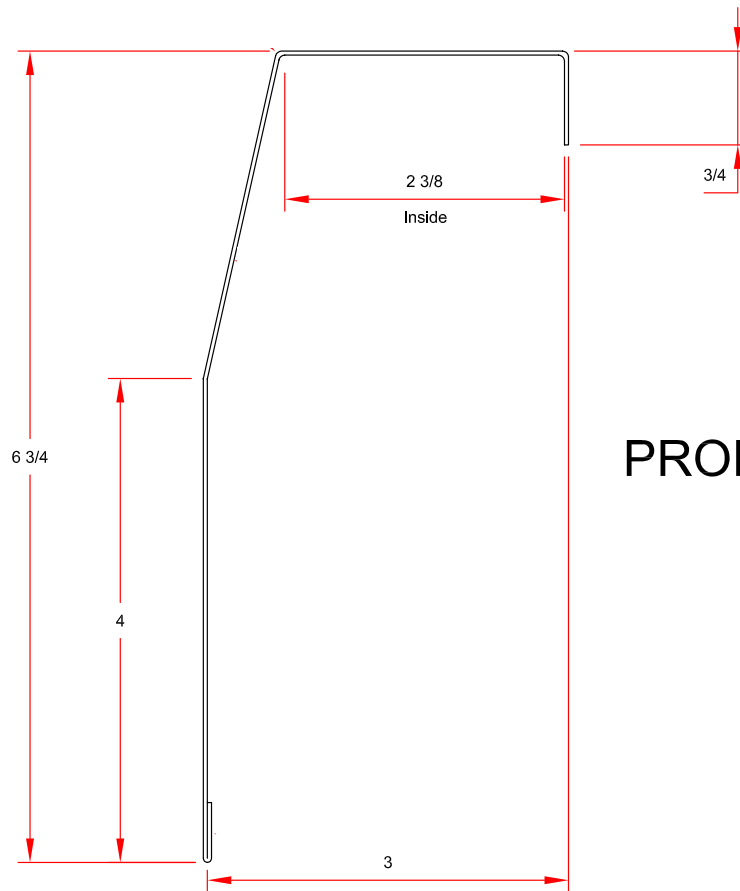

Premium Panel

PART NUMBER: BBO01-XX

Material: Galvanized perforate 22 gauge sheet steel  
with 0.125 diameter holes

PROFILE VIEW

Toll Free 1-844-801-6429  
8am-5pm CST M-F

Email: [sales@baseboarders.com](mailto:sales@baseboarders.com)